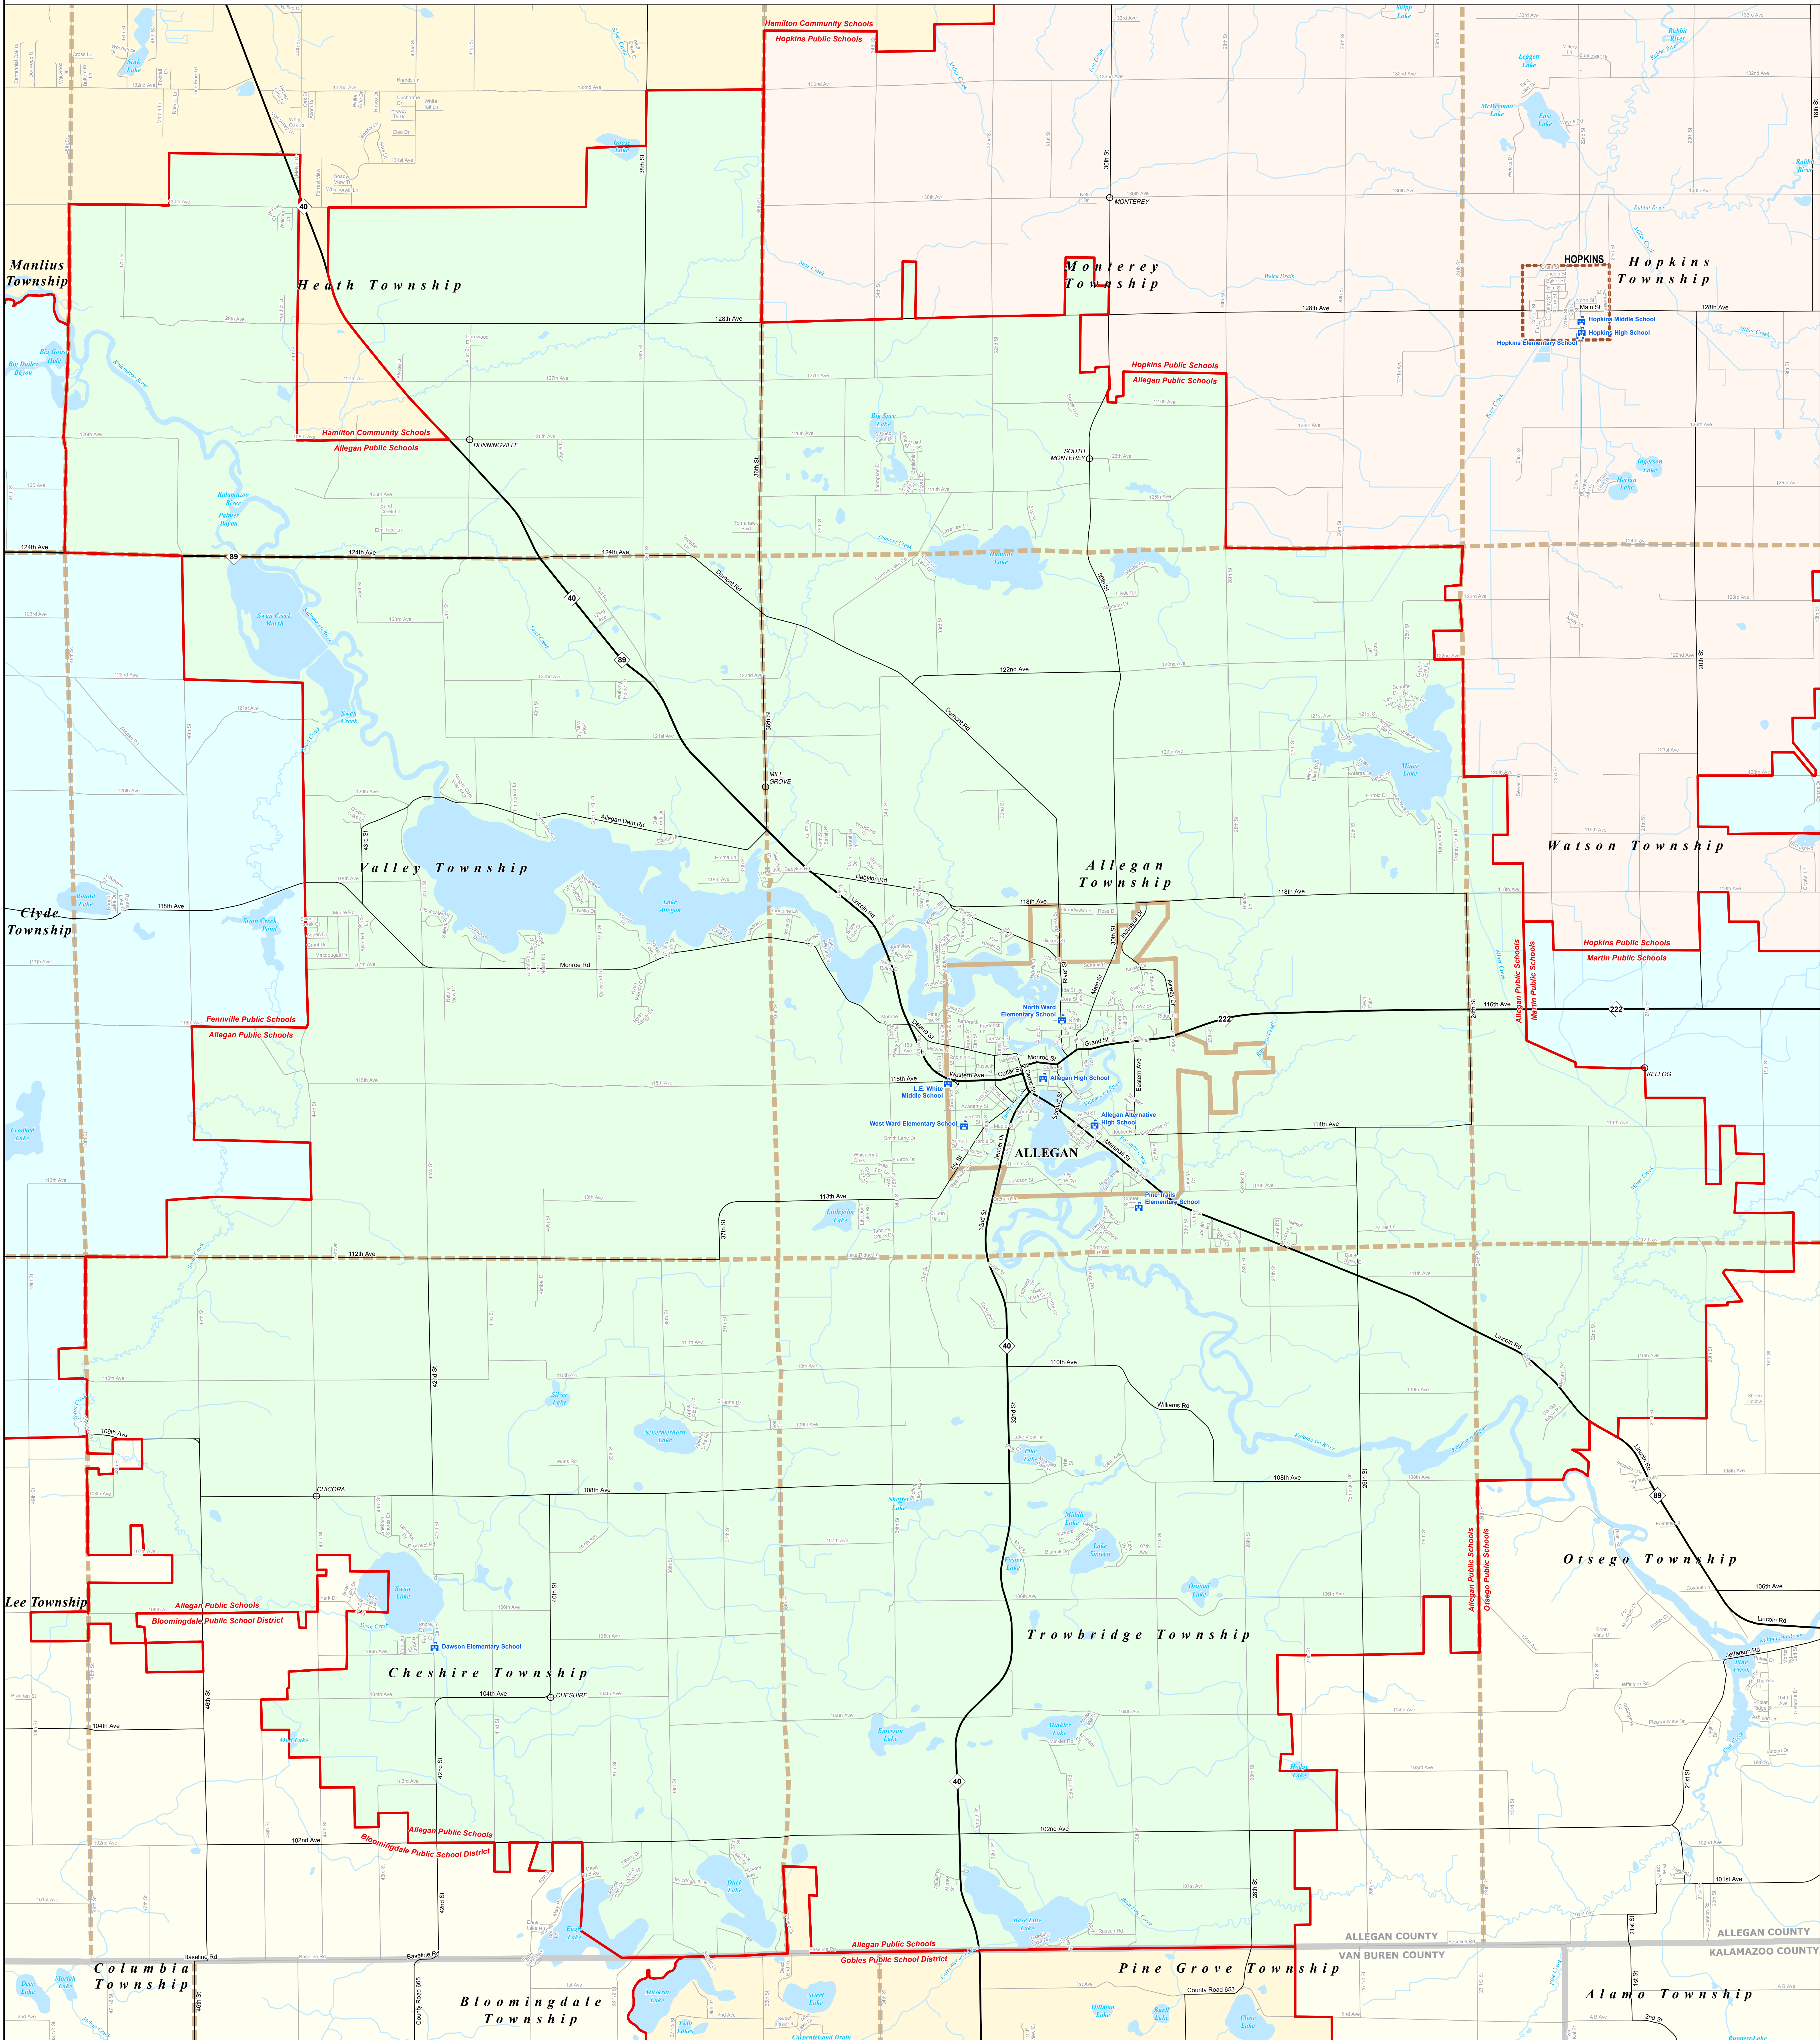

ALLEGAN PUBLIC SCHOOLS

Allegan Area Educational Service Agency

0 0.25 0.5 1 Miles

*Note: Non K-12 School Districts identified with Asterisk (*) in Name

11/14/13

- School District - County - City - Township - Village - Census Designated Place	Legend - School - Freeway - Highway - Primary Road - Local Road - Railroad - Water Feature - River, Stream, or Drain

Source: Michigan Geographic Framework, v13a